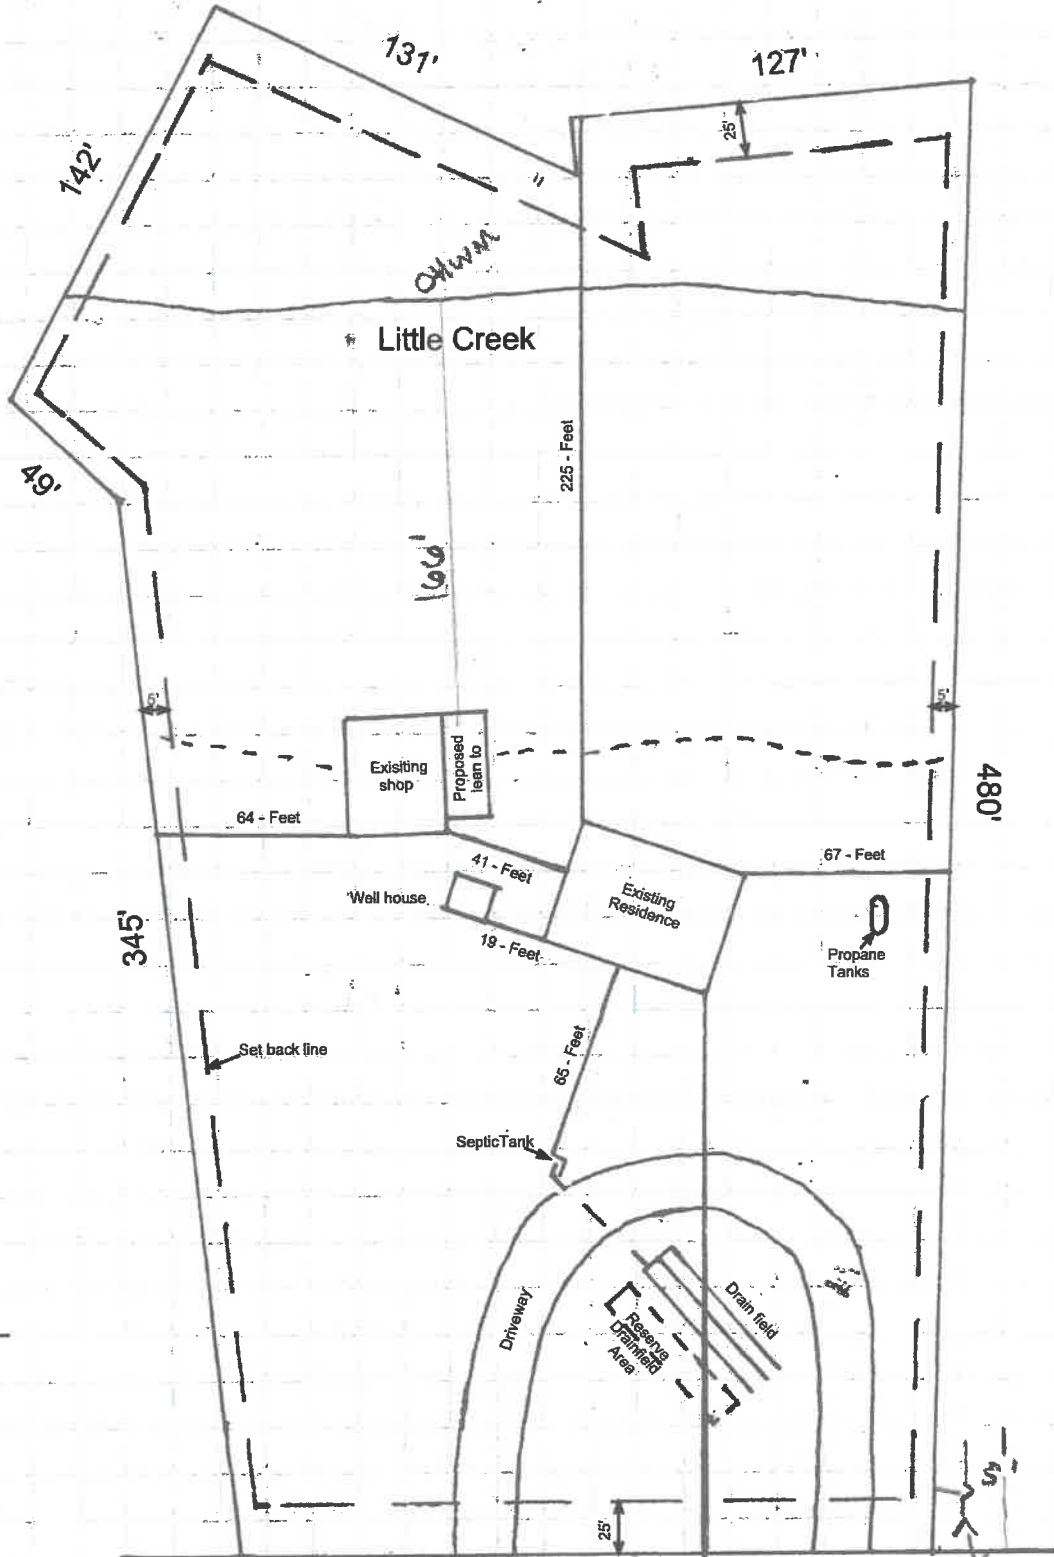

SITE PLAN

SITE PLAN

Scale: 1" = 60'

491
STORIE LN
CLE EUM
(NEAREST
Address)